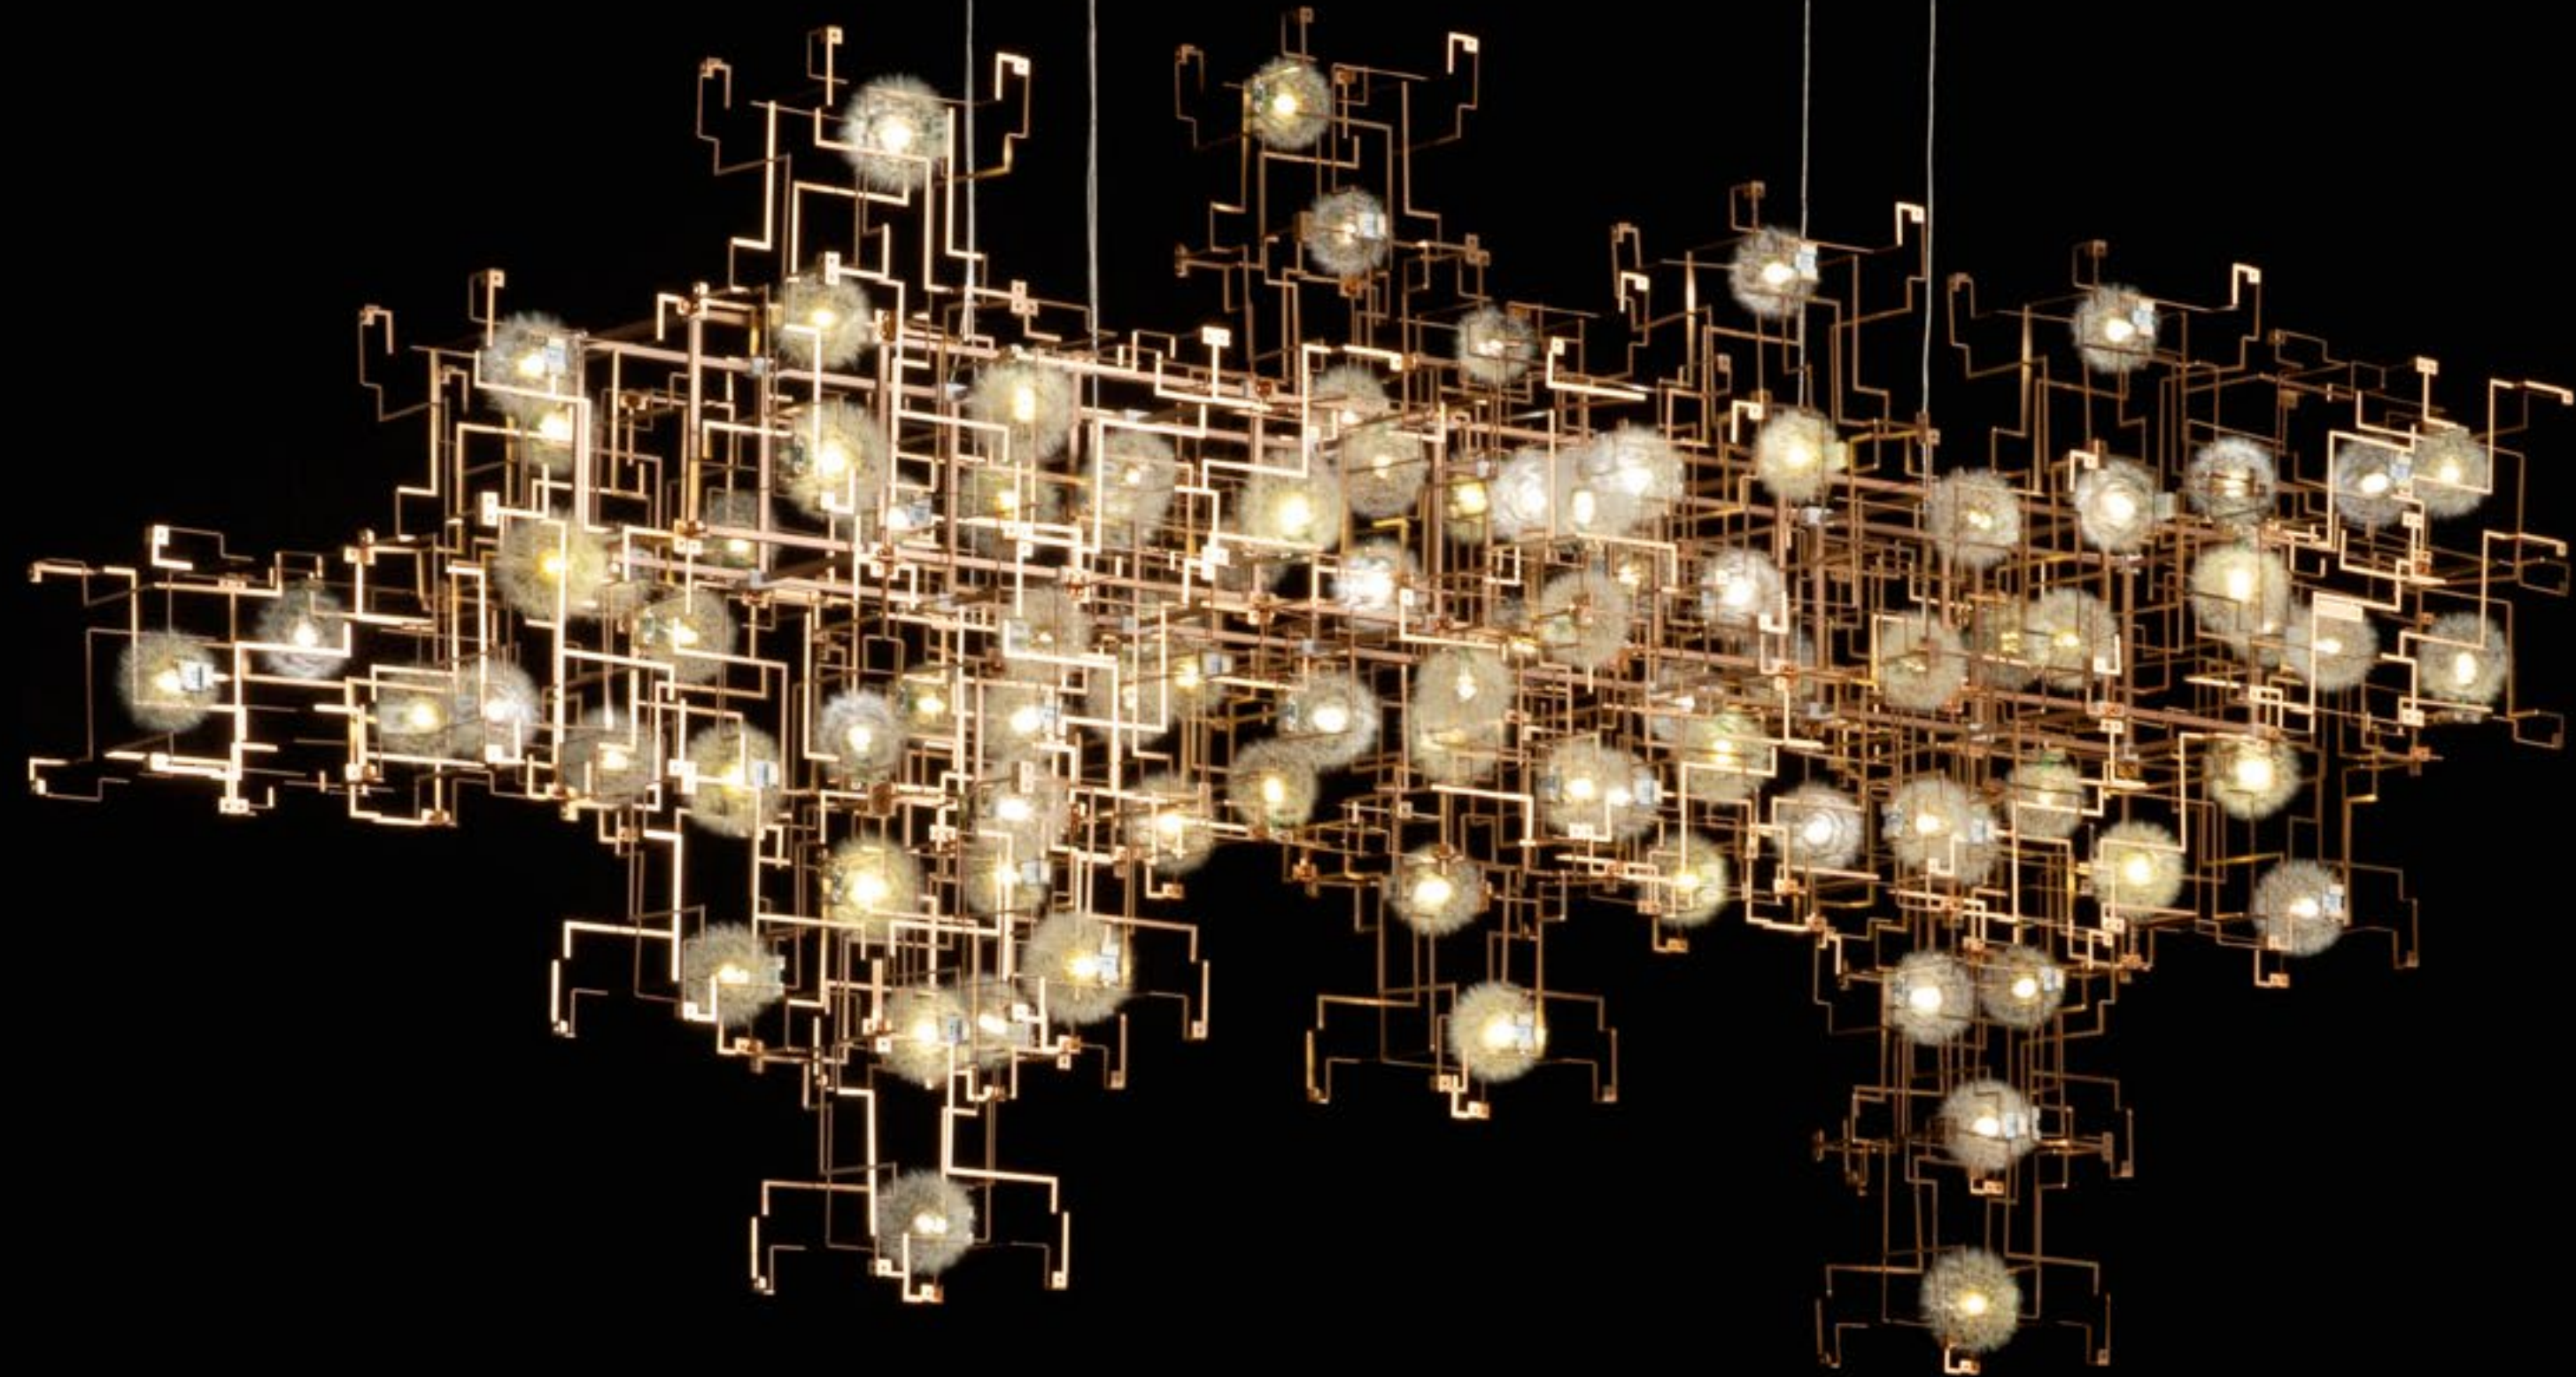

FRAGILE FUTURE FFC 3.12
2017

Dandelion Seed, Phosphorus Bronze, Led
63 x 136.5 x 52.5 cm
24 3/4 x 53 3/4 x 20 5/8 in
Edition of 8 plus 4 AP