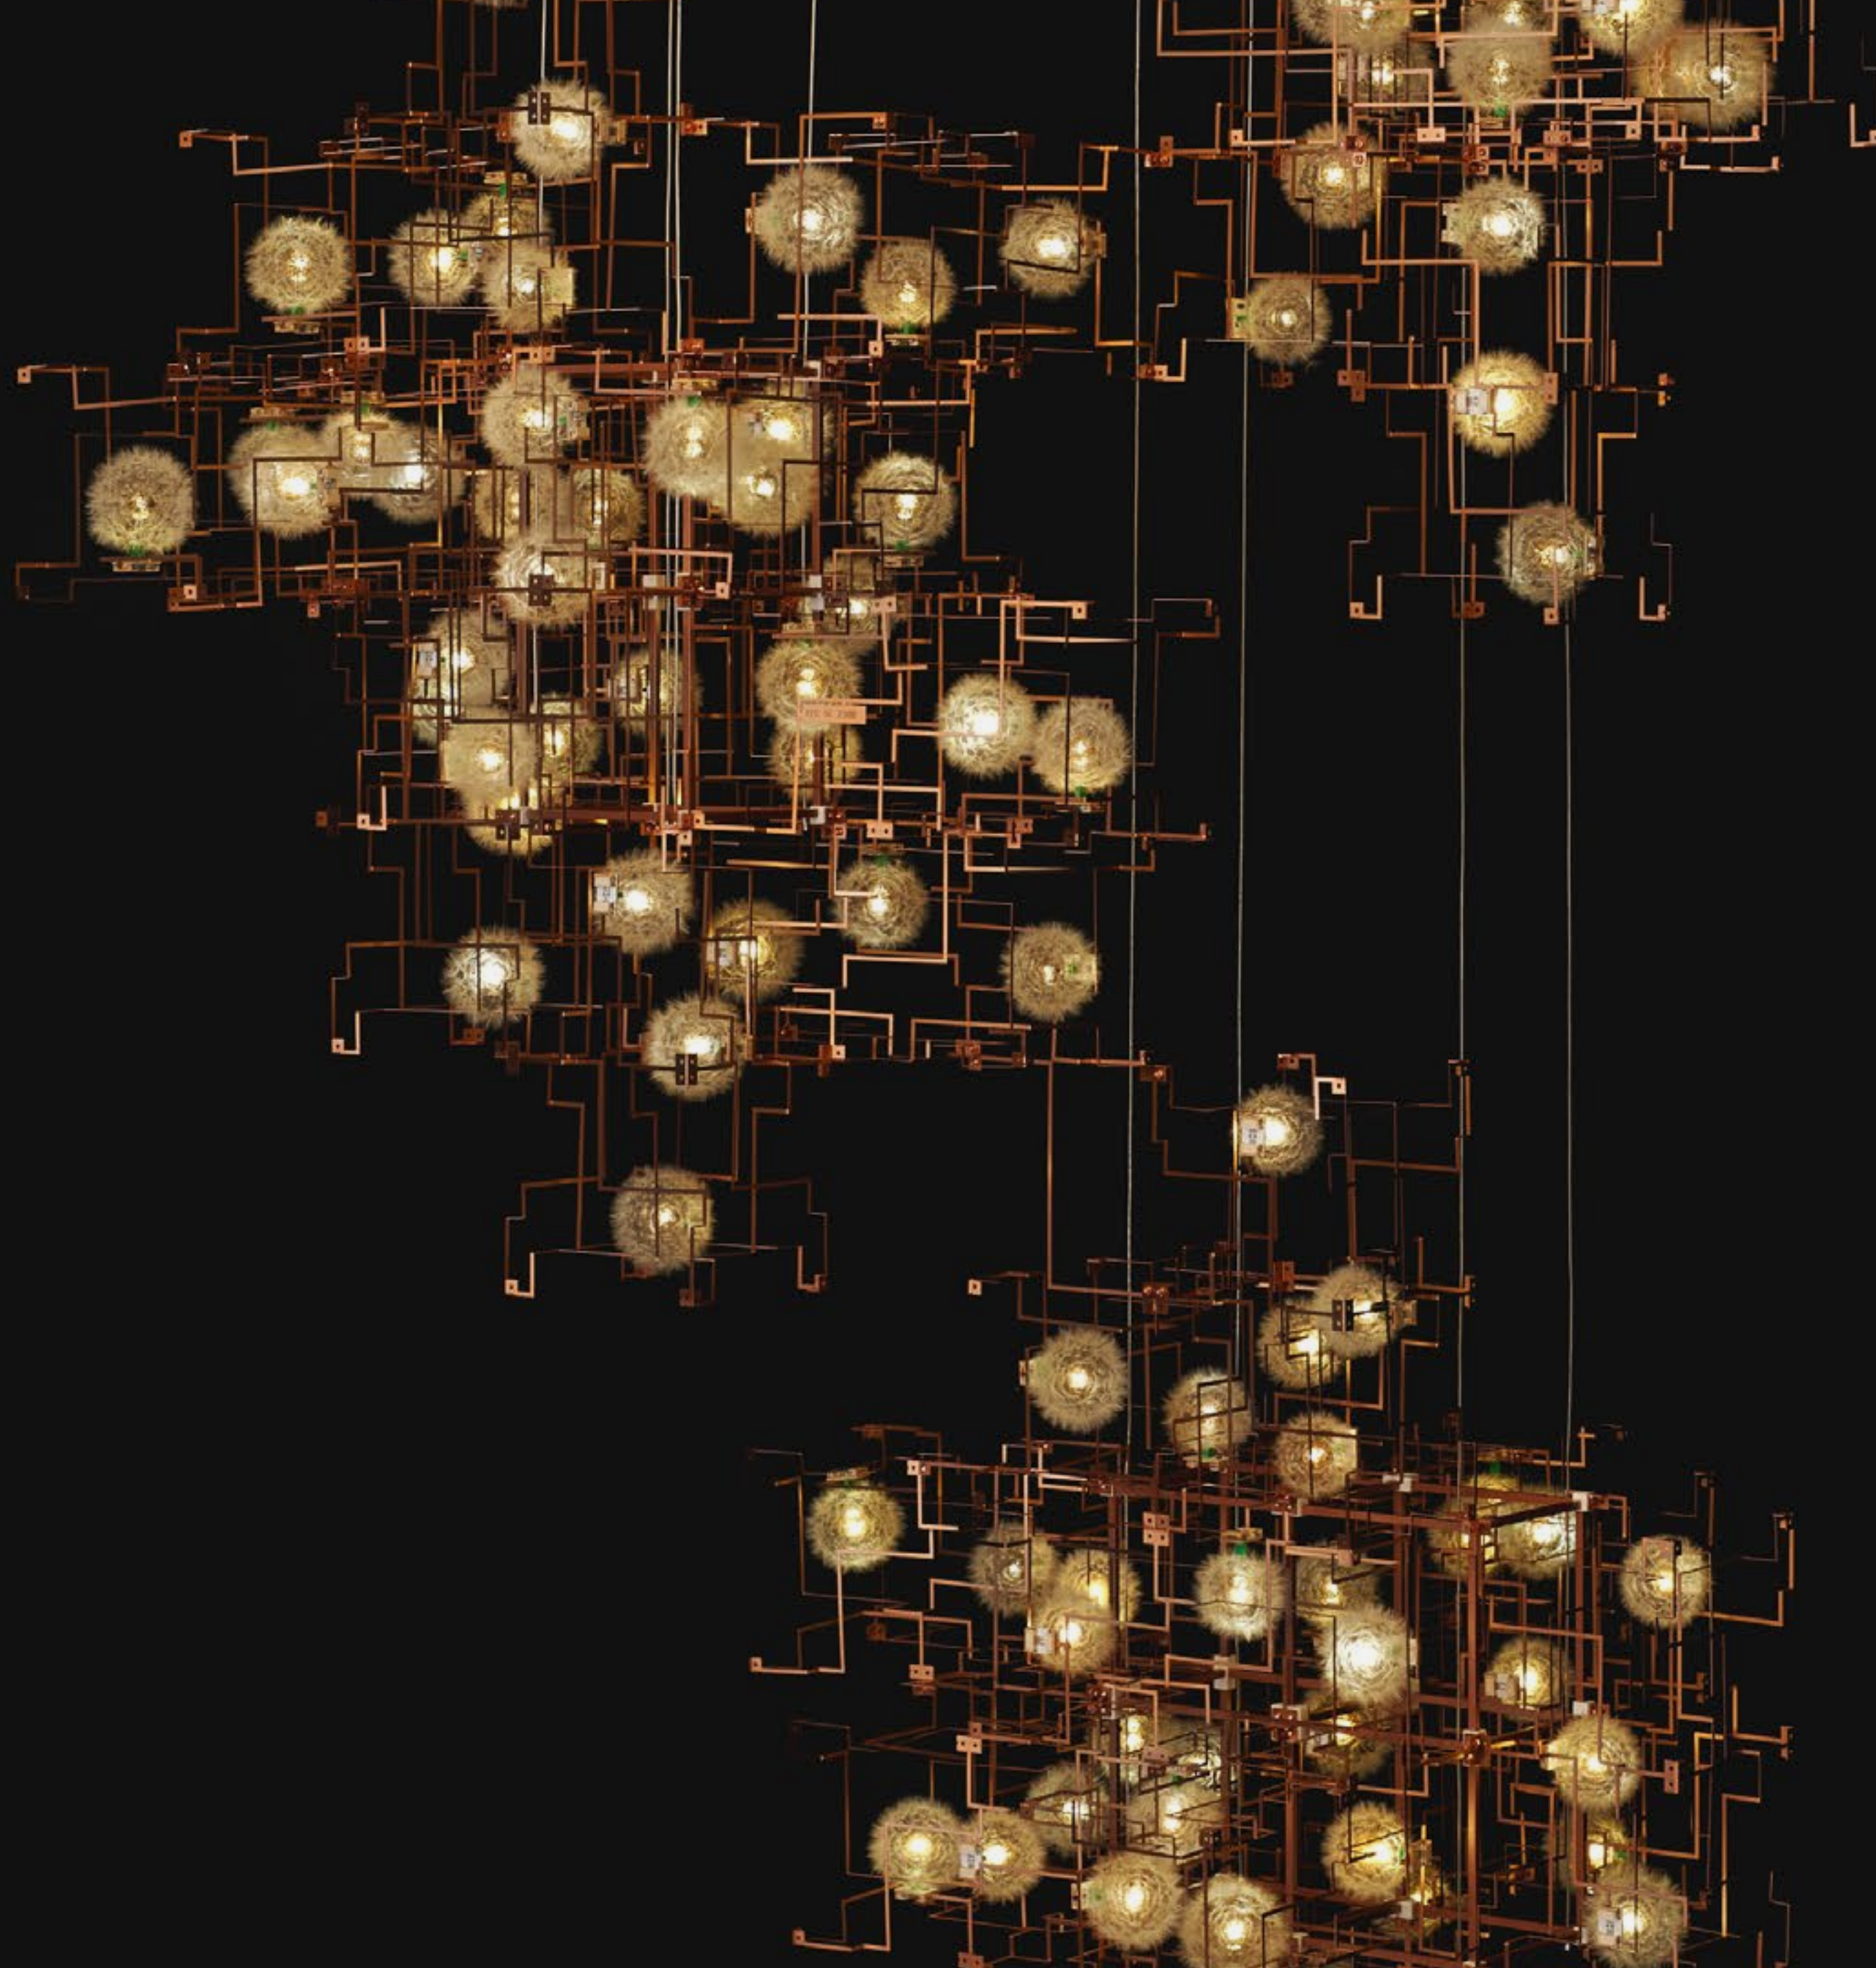

CARPENTERS WORKSHOP GALLERY

DRIFT
FRAGILE FUTURE

CARPENTERS WORKSHOP GALLERY

FRAGILE FUTURE FFC VENICE MANTEGNA
2019

Dandelion Seed, Phosphorus Bronze, Led
126 x 220.5 x 168 cm
49 5/8 x 86 3/4 x 66 1/8 in
Unique