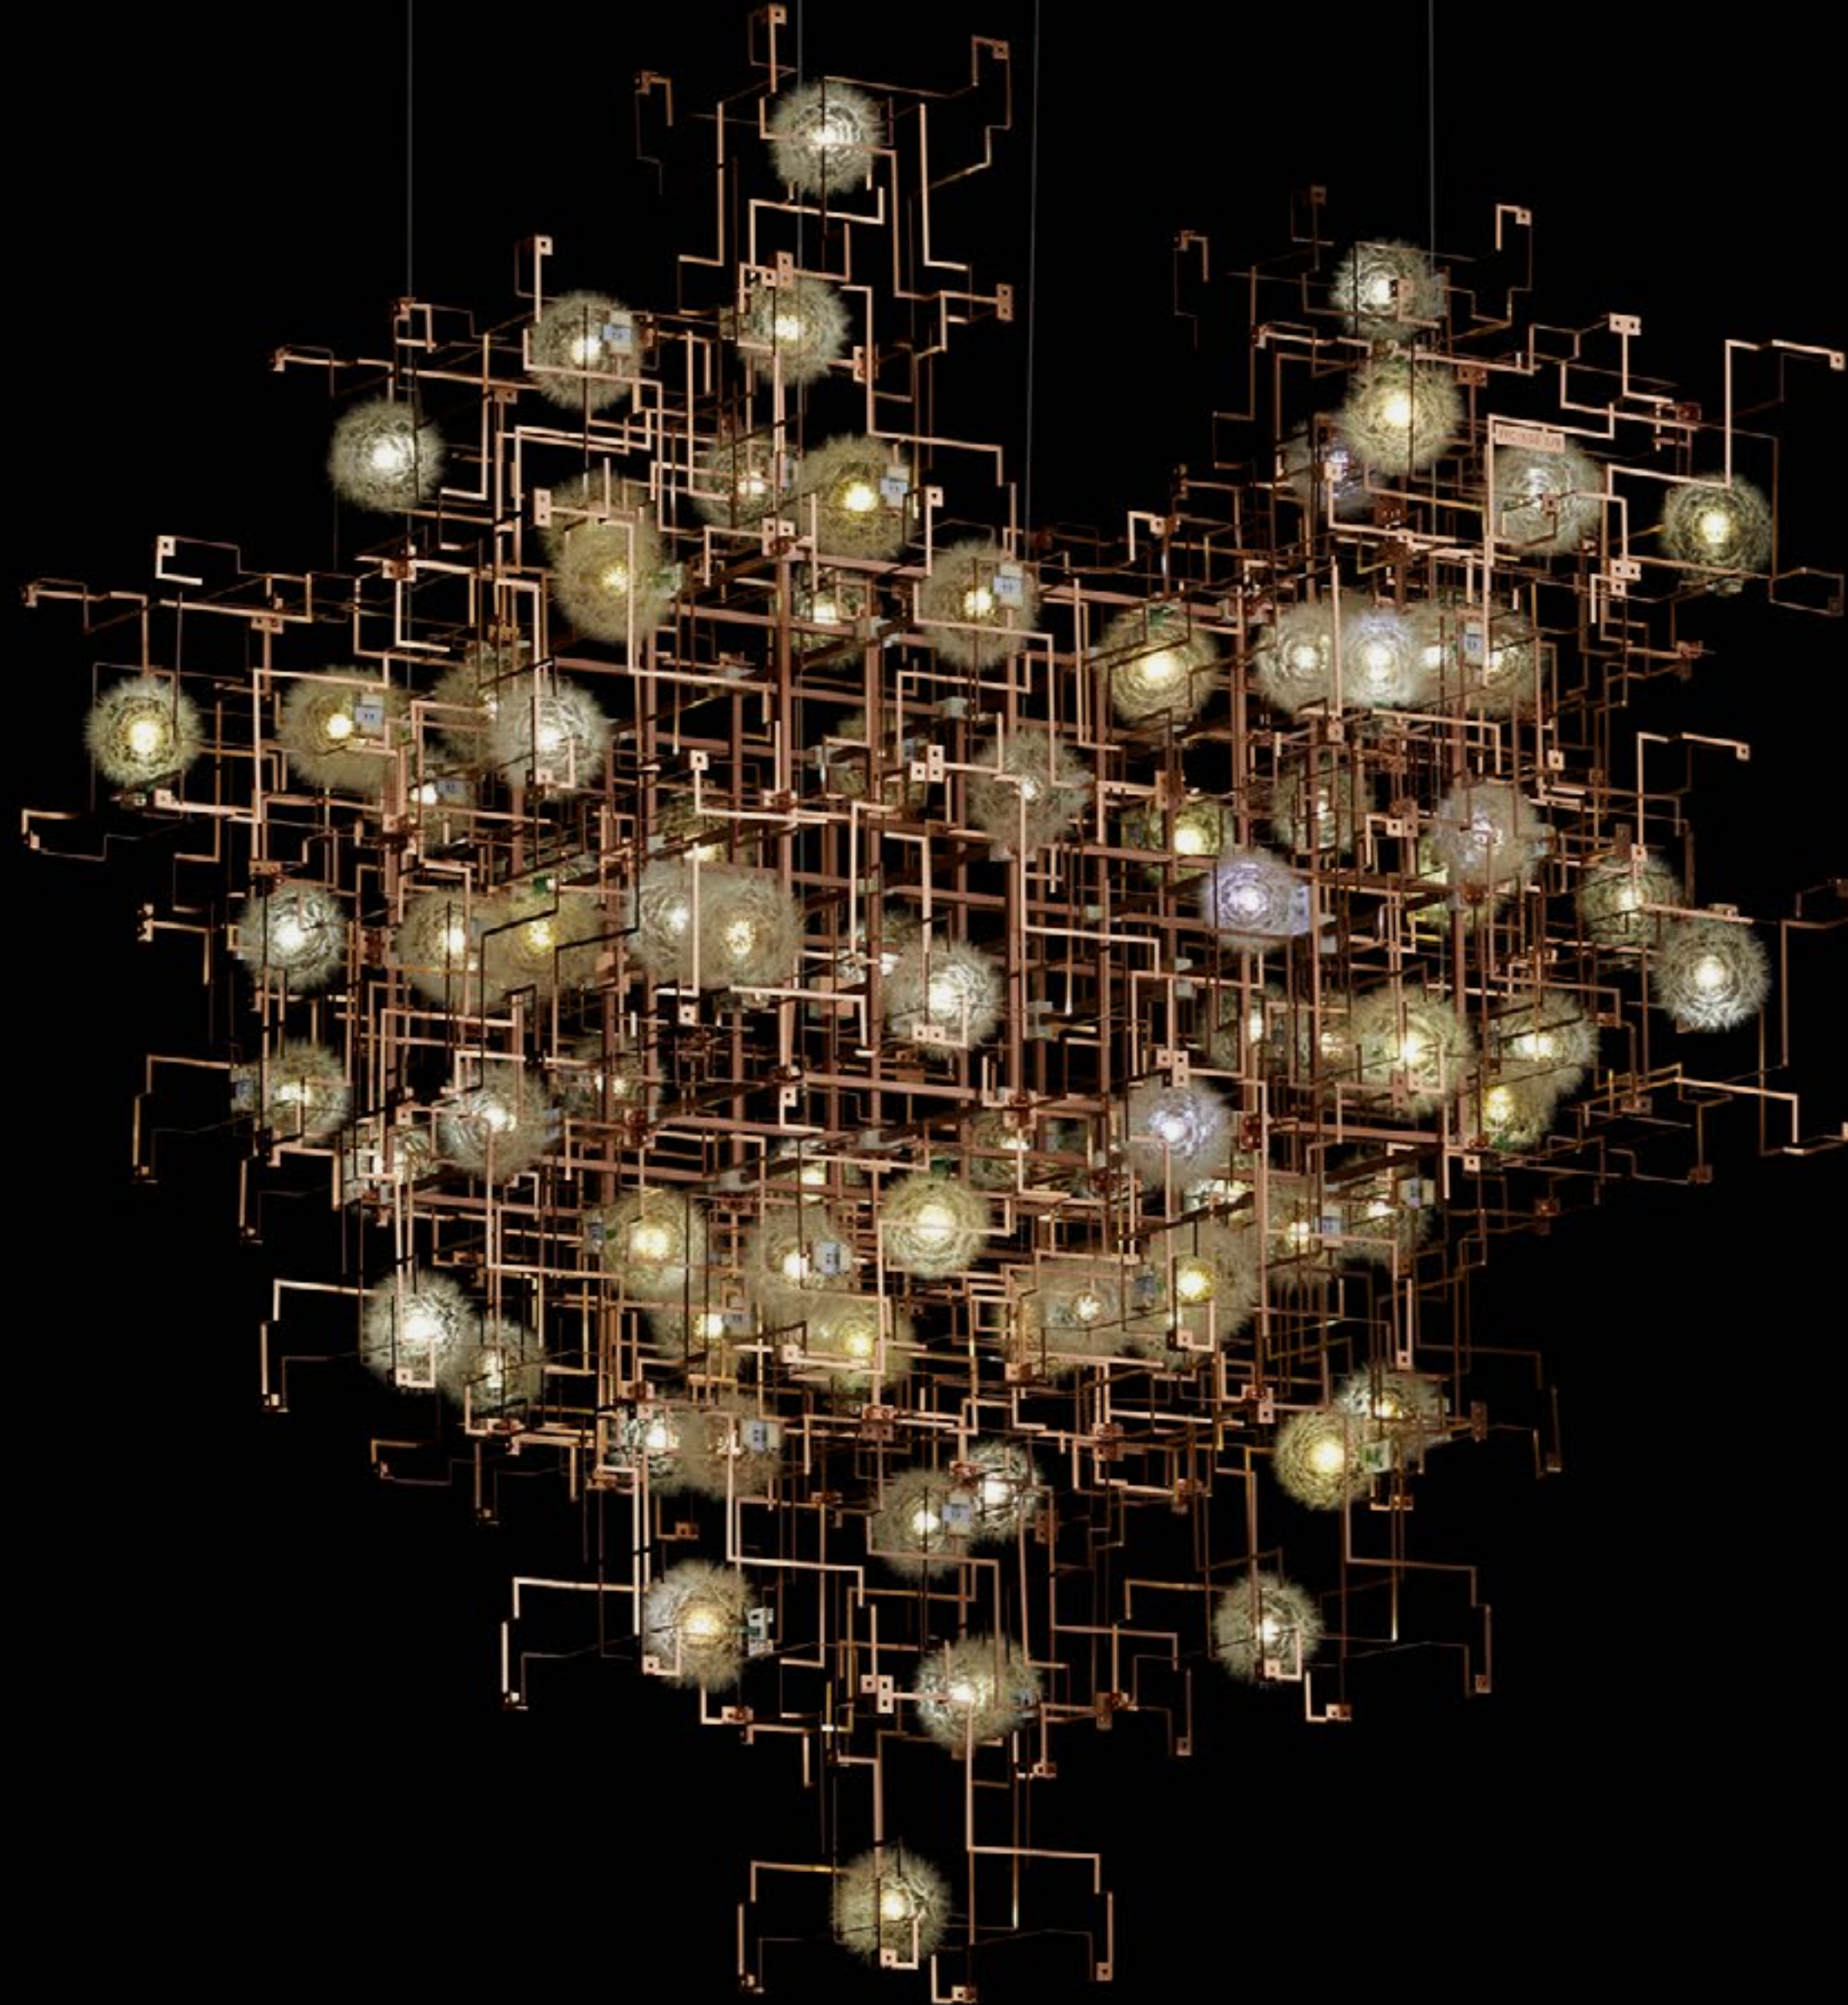

Dandelion Seed, Phosphorus Bronze, Led
73.5 x 73.5 x 73.5 cm
29 x 29 x 29 in
Edition of 8 plus 4 AP