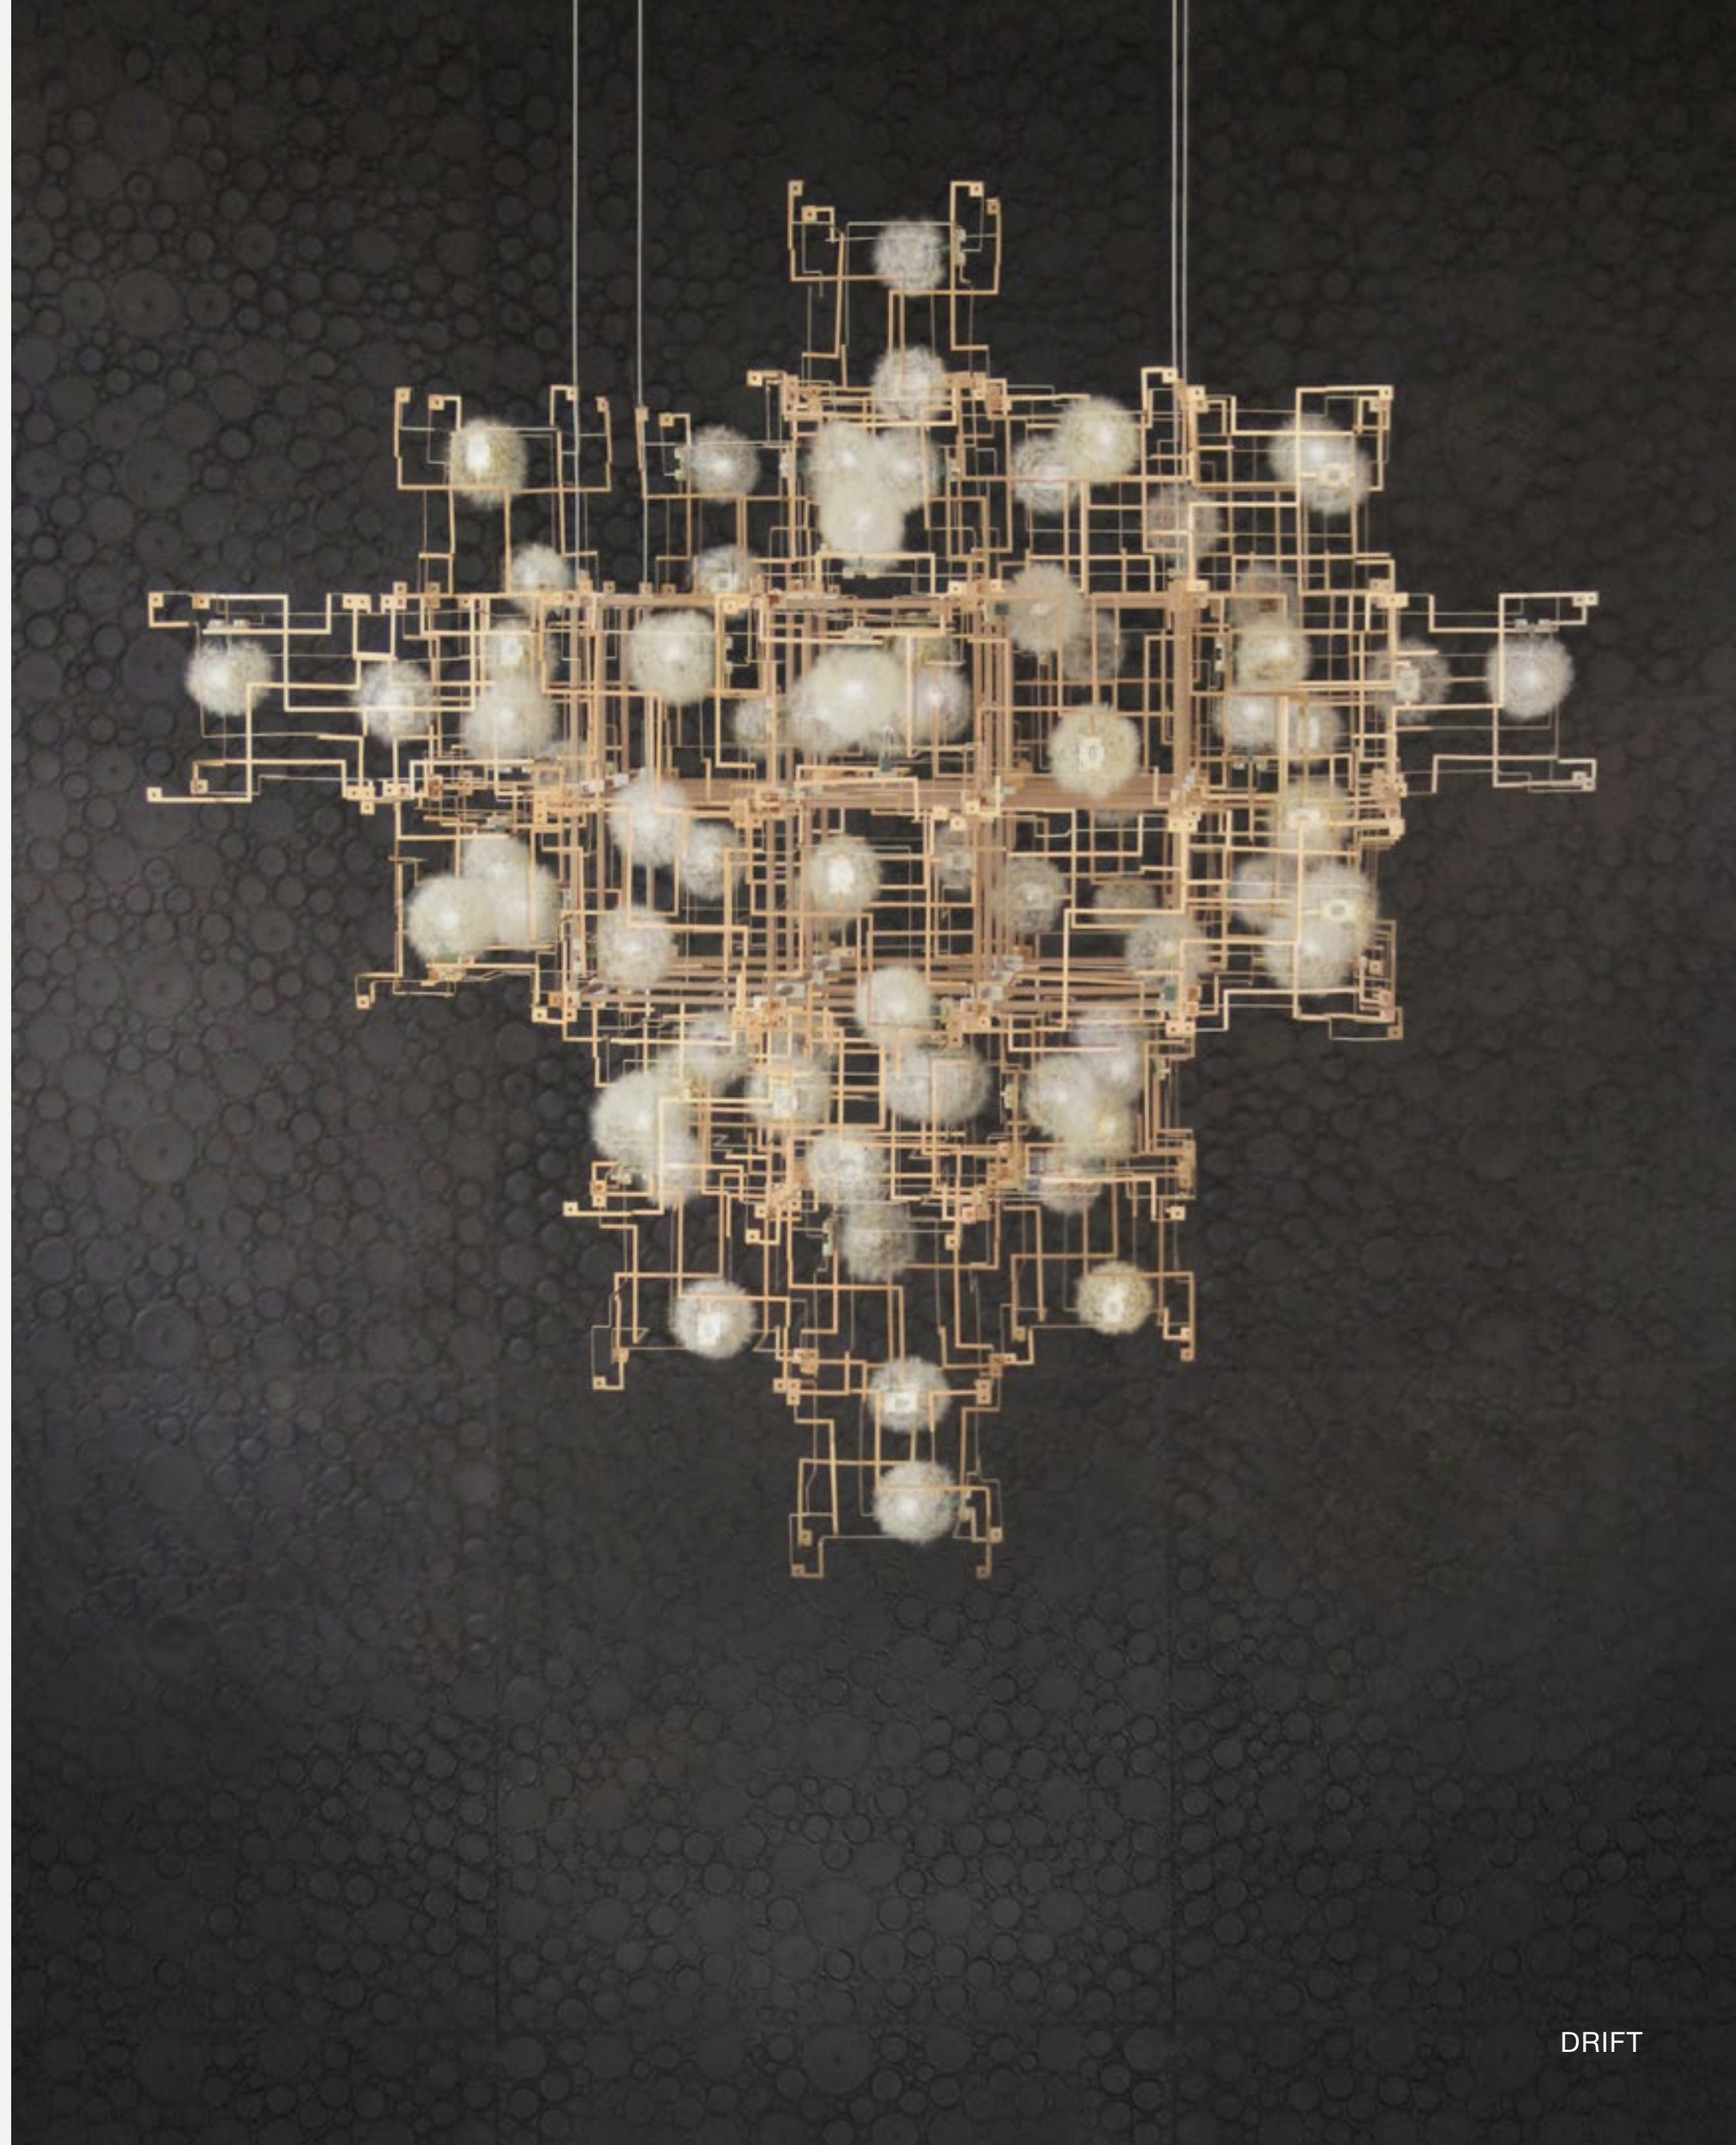

CARPENTERS WORKSHOP GALLERY

FRAGILE FUTURE SPECIAL PROJECT
2011

Dandelion Seed, Phosphorus Bronze, Led
220.5 x 157.5 x 136.5 cm
86 3/4 x 62 1/8 x 53 3/4 in
Unique

FRAGILE FUTURE FFC 3.8 SMALL DIAMOND
2012

Dandelion Seed, Phosphorus Bronze, Led
63 x 73.5 x 73.5 cm
24 3/4 x 29 x 29 in
Edition of 8 plus 4 AP

FRAGILE FUTURE CONCRETE FFCC 3.1
2010

Dandelion Seed, Concrete, Phosphorus Bronze, Led
94 x 74 x 74 cm
37 1/8 x 29 1/8 x 29 1/8 in
Edition of 8 plus 4 AP

FRAGILE FUTURE FF 3.18
2021

Dandelion Seed, Phosphorus Bronze, Led, Perspex
64.2 x 22.2 x 22.2
25 14/50 x 8 37/50 x 8 37/50
Edition of 20 plus 4 AP

FRAGILE FUTURE FFC 3.16
2021

Dandelion Seed, Phosphorus Bronze, Led
73.5 x 73.5 x 73.5 cm
29 x 29 x 29 in
Edition of 8 plus 4 AP