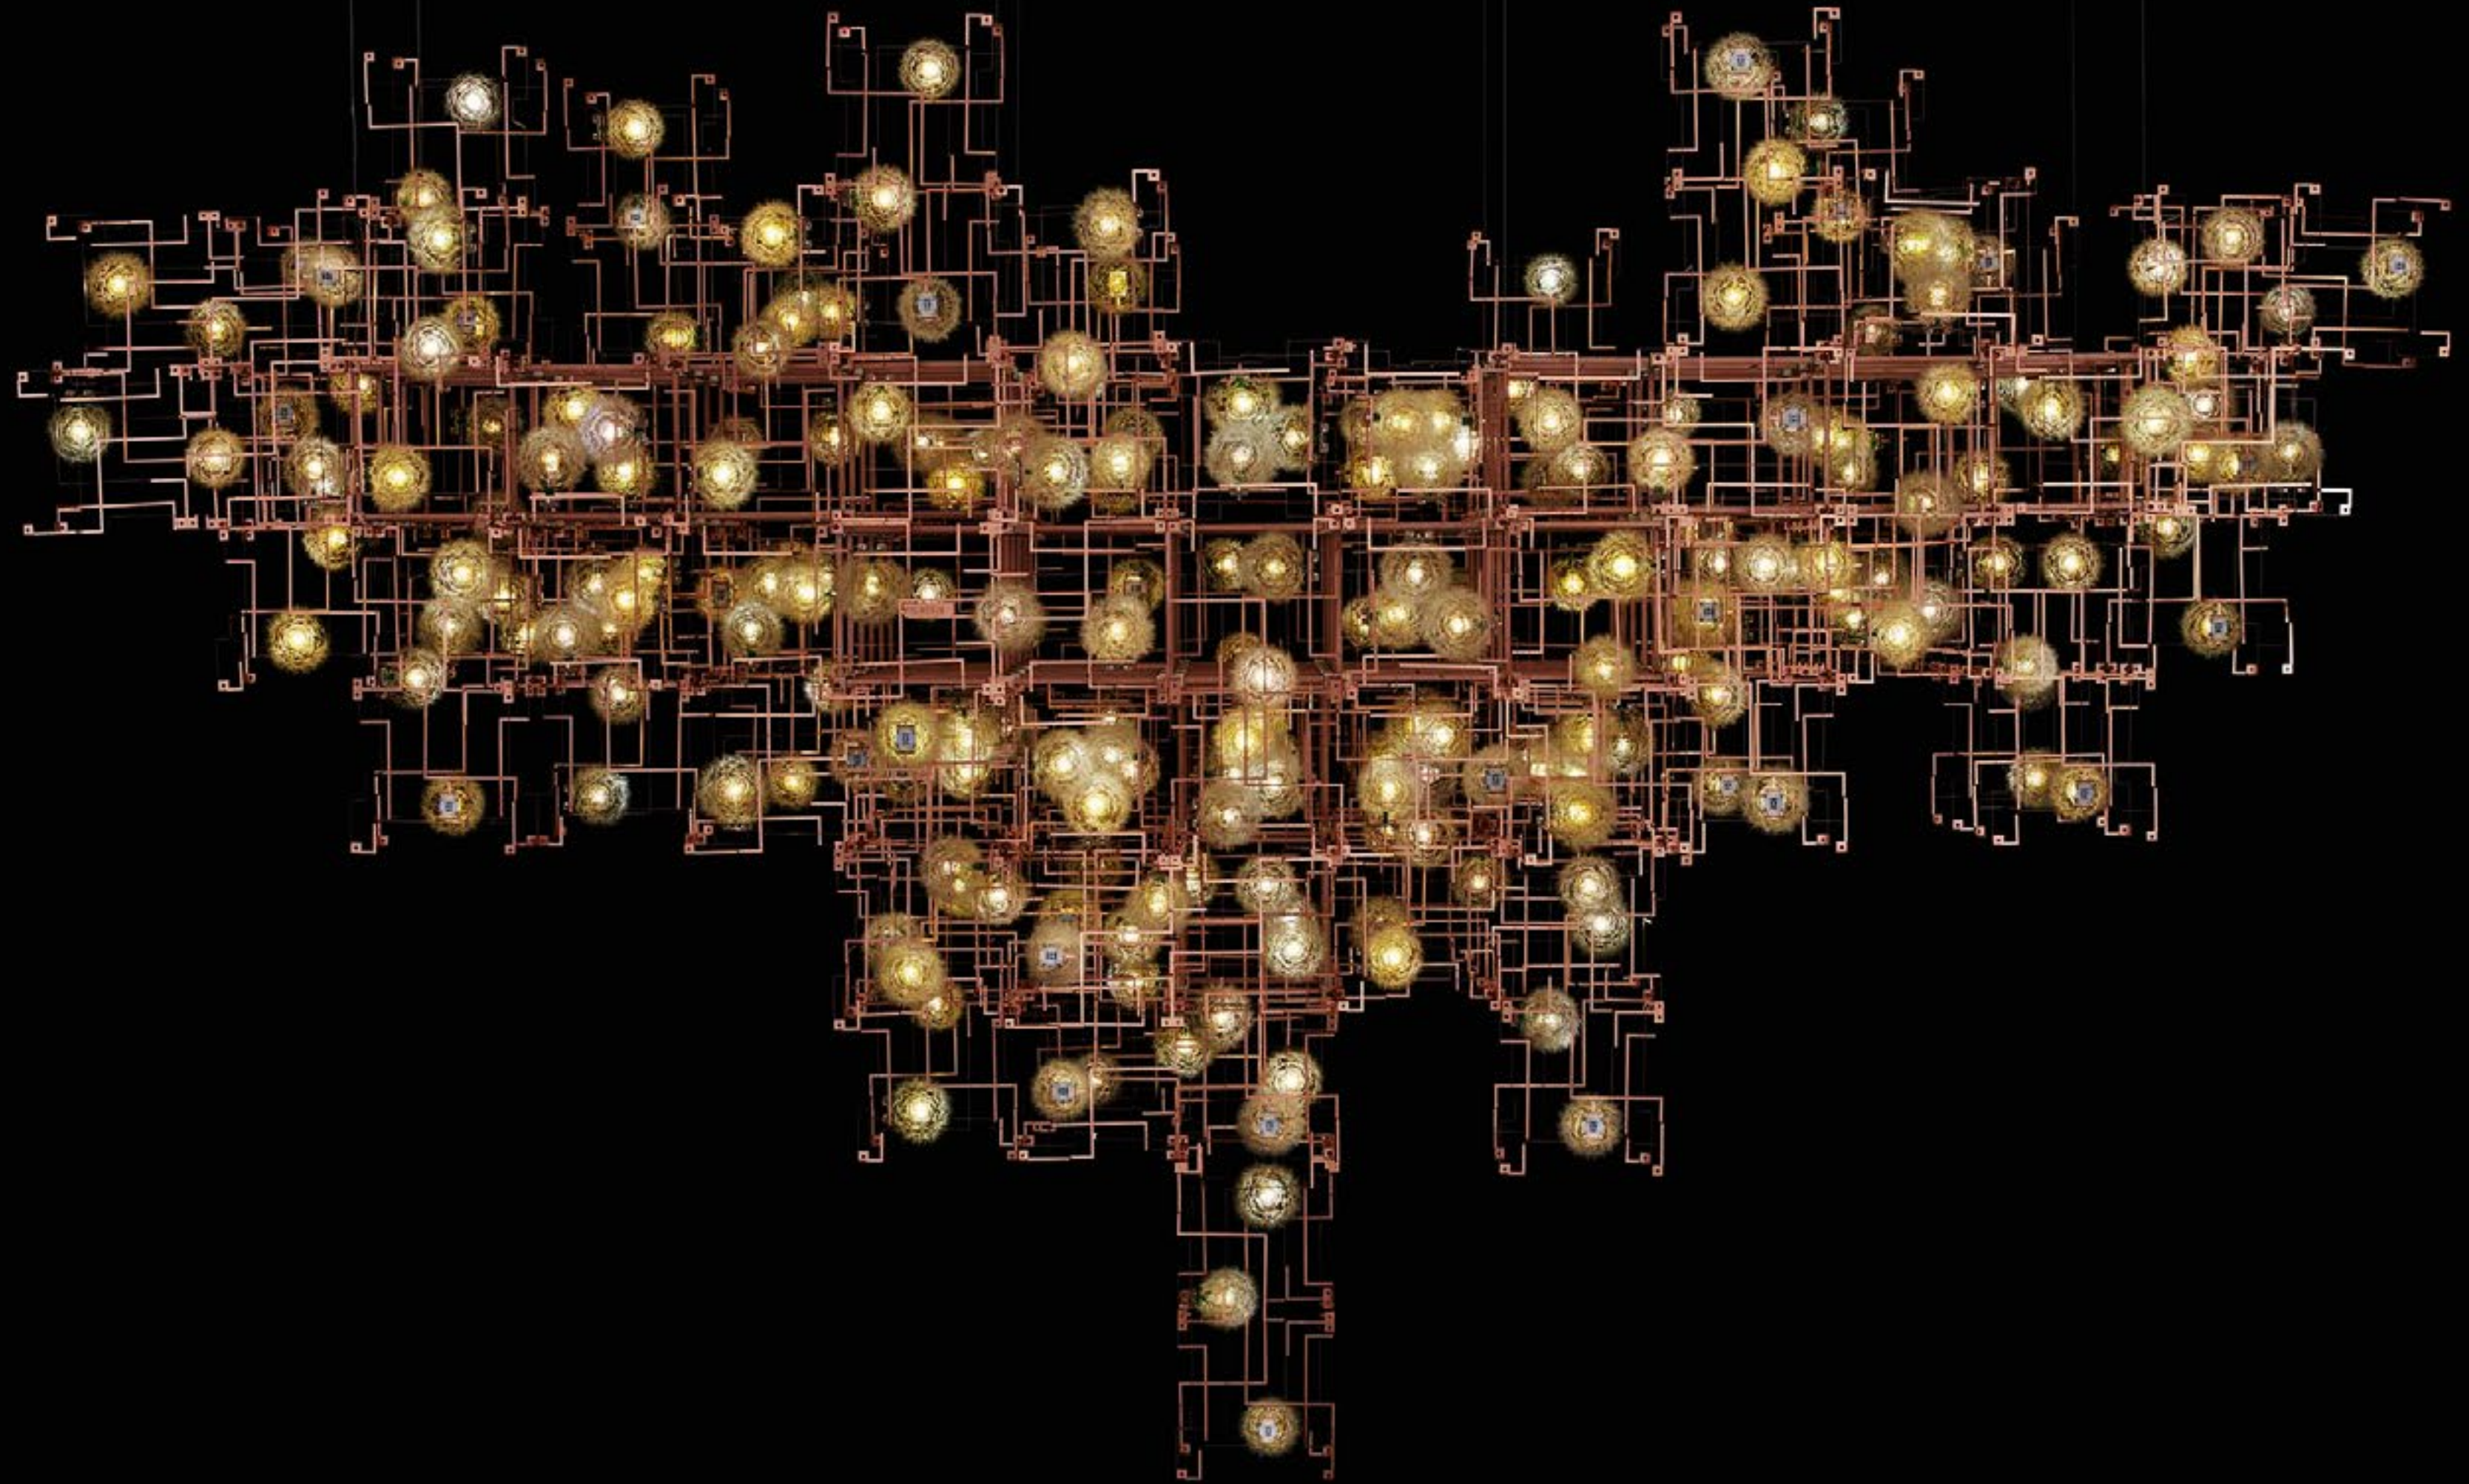

Dandelion Seed, Phosphorus Bronze, Led
94.5 x 157.5 x 94.5 cm
37 1/4 x 62 1/8 x 37 1/4 in
Edition of 8 plus 4 AP