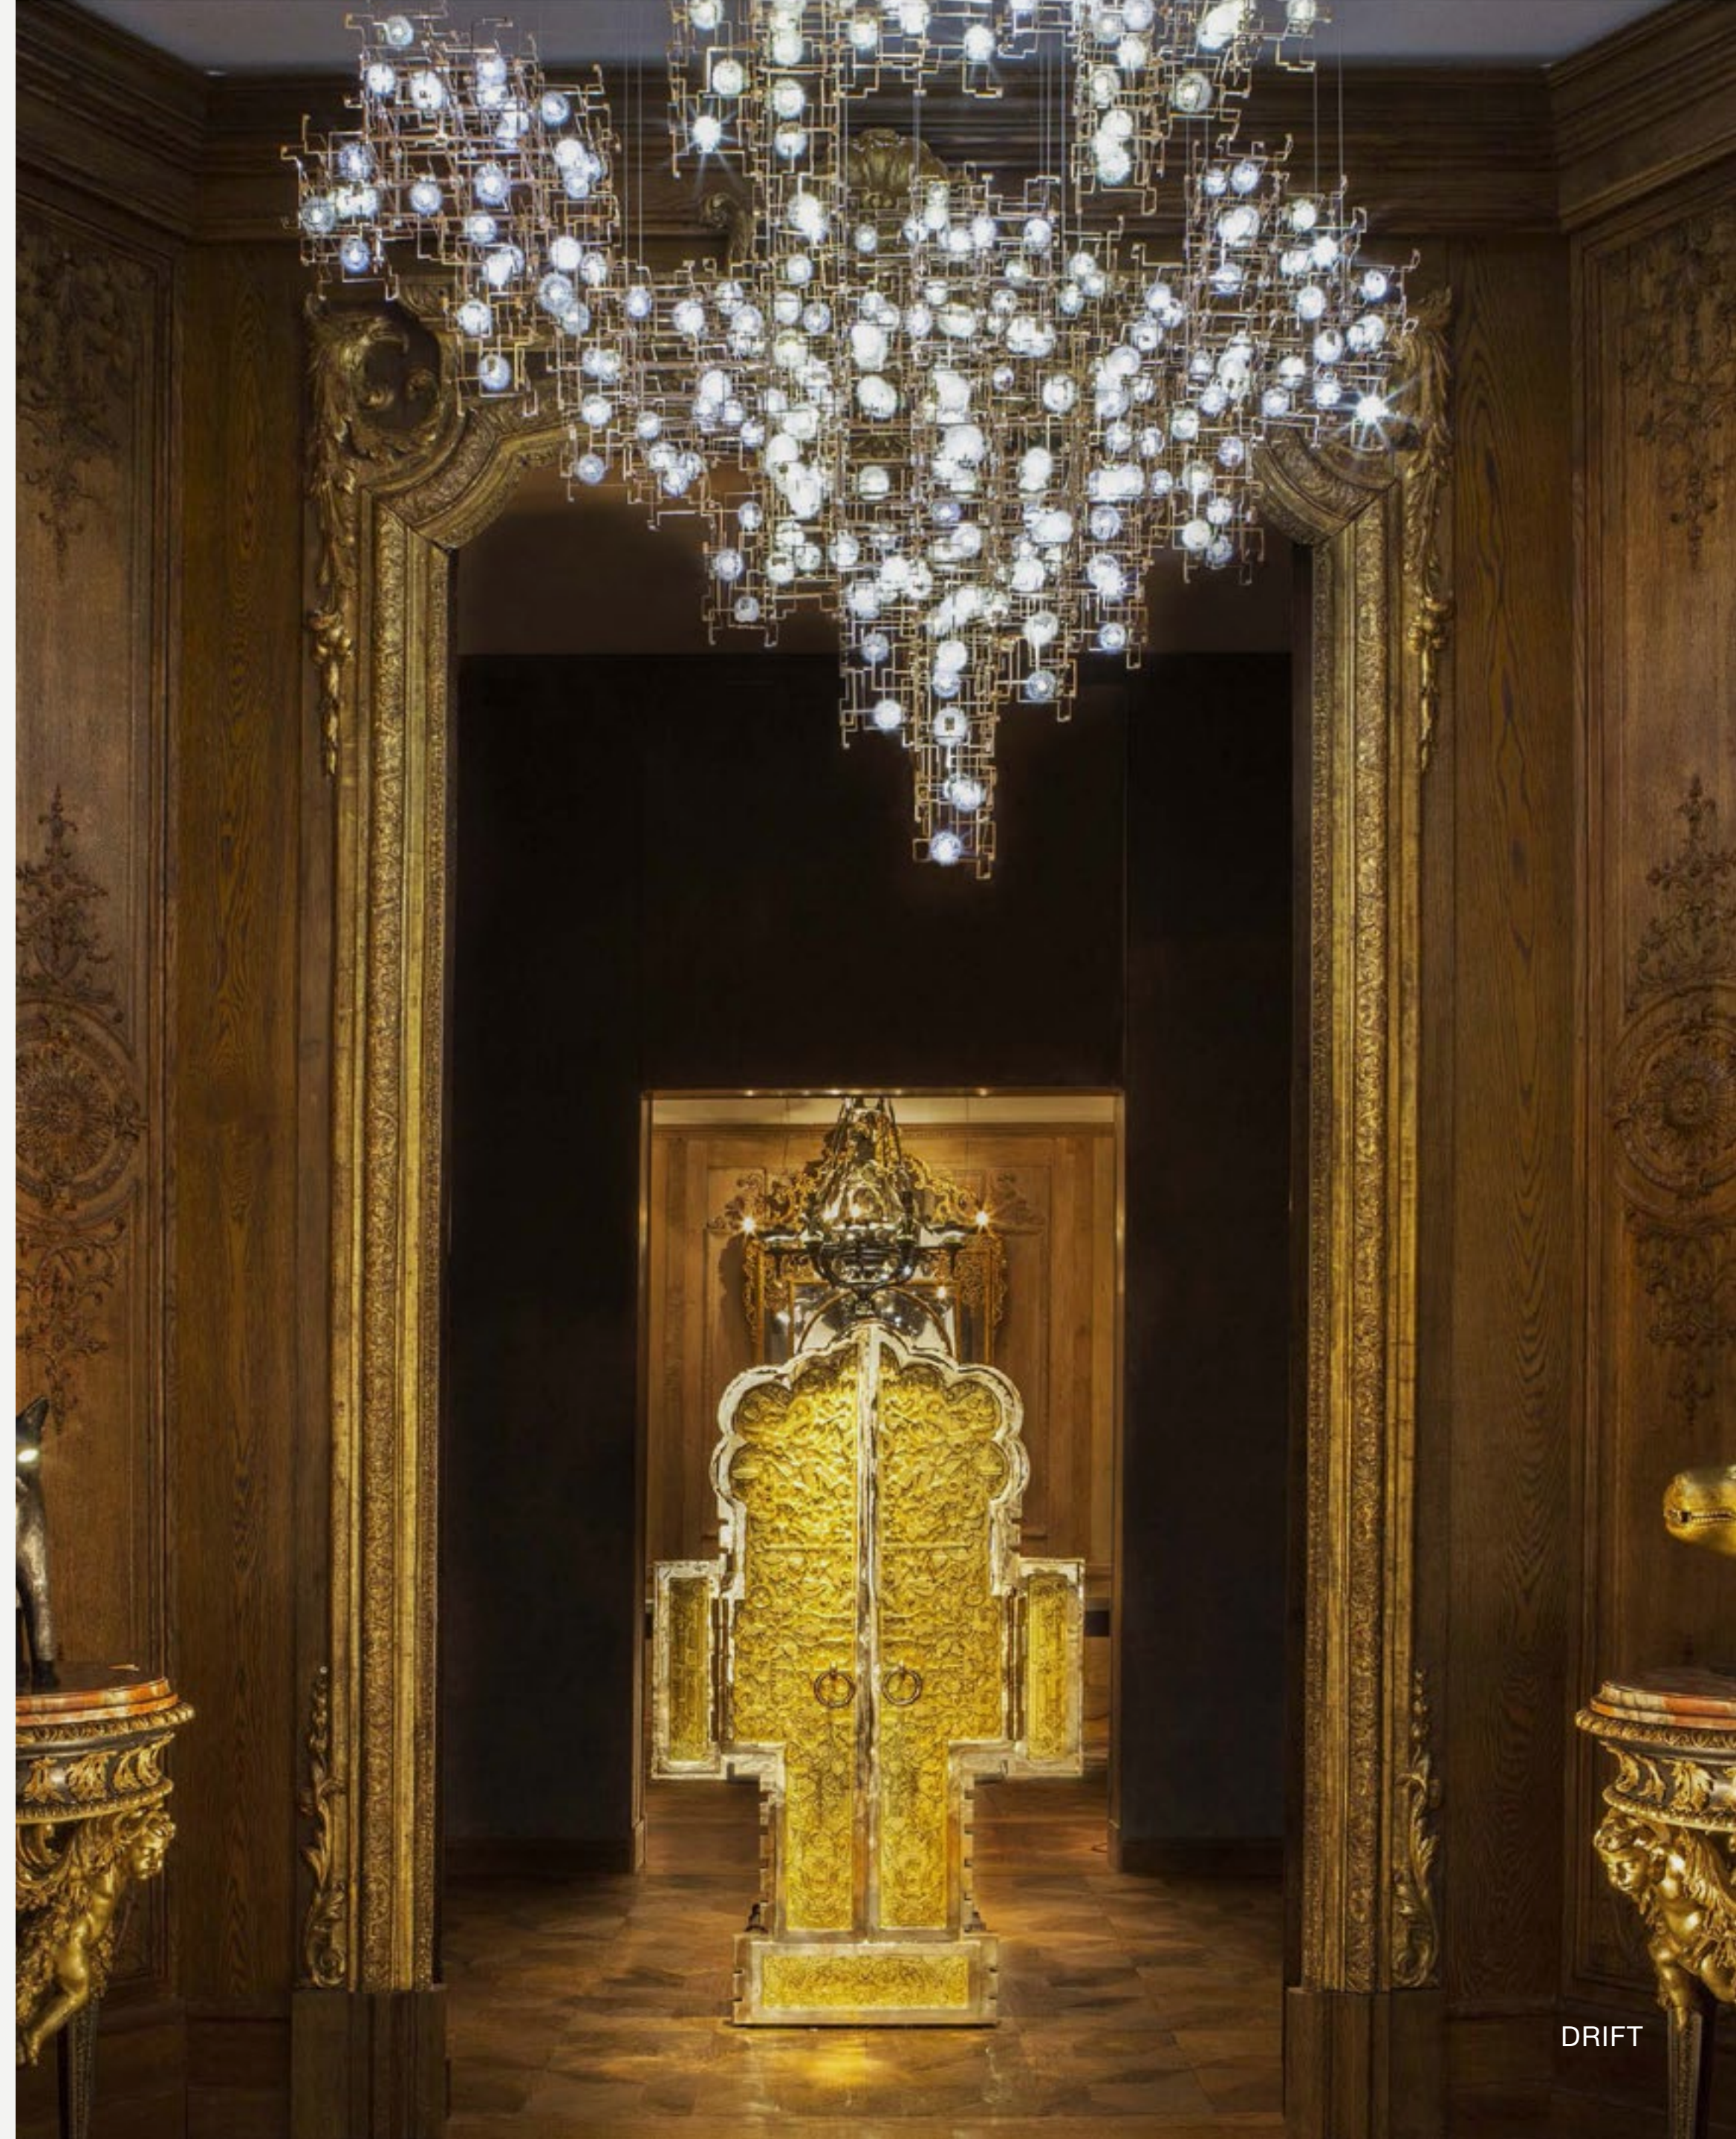

FRAGILE FUTURE FFC 3 CLOUD
2013

Dandelion Seed, Phosphorus Bronze, Led
136.5 x 115.5 x 157.5 cm
53 3/4 x 45 1/2 x 62 1/8 in
Edition of 8 plus 4 AP