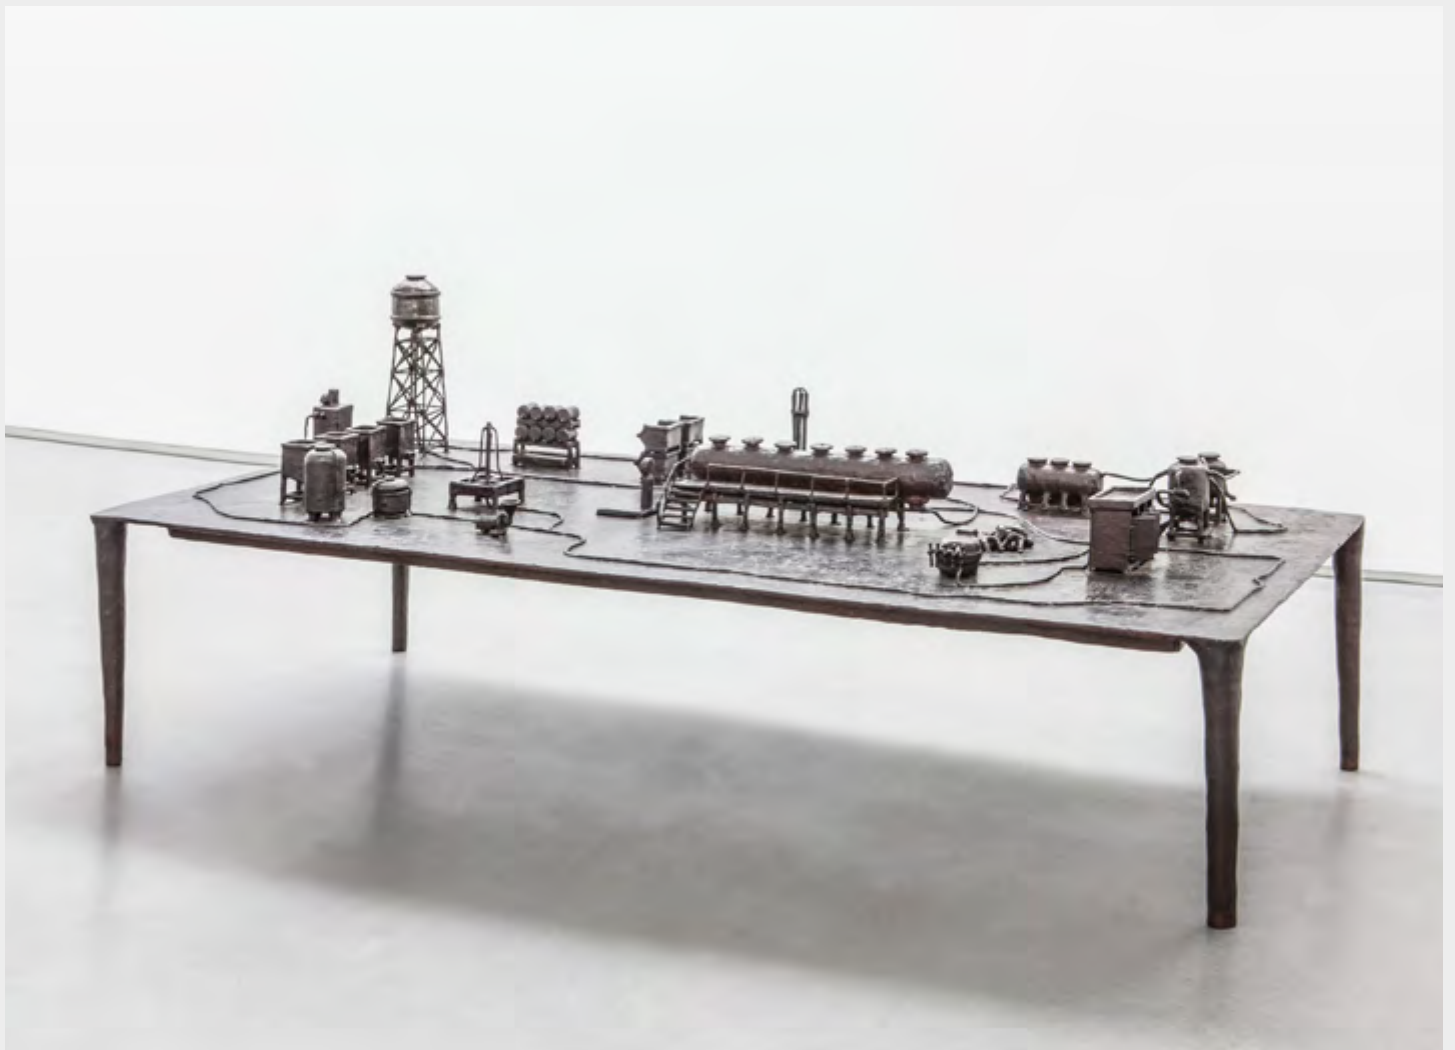

ATELIER VAN LIESHOUT

TECHNOCRAT COFFEE TABLE  
2007  
Bronze  
44 x 180 x 95 cm  
17 3/8 x 70 7/8 x 37 3/8 in  
Edition of 10 with 2 AP

ATELIER VAN LIESHOUT

MAMMAL TABLE LAMP  
2021  
Bronze Light Fittings  
80 x 55 x 55 cm  
31 1/2 x 21 5/8 x 21 5/8 in  
Edition of 8 with 4 AP