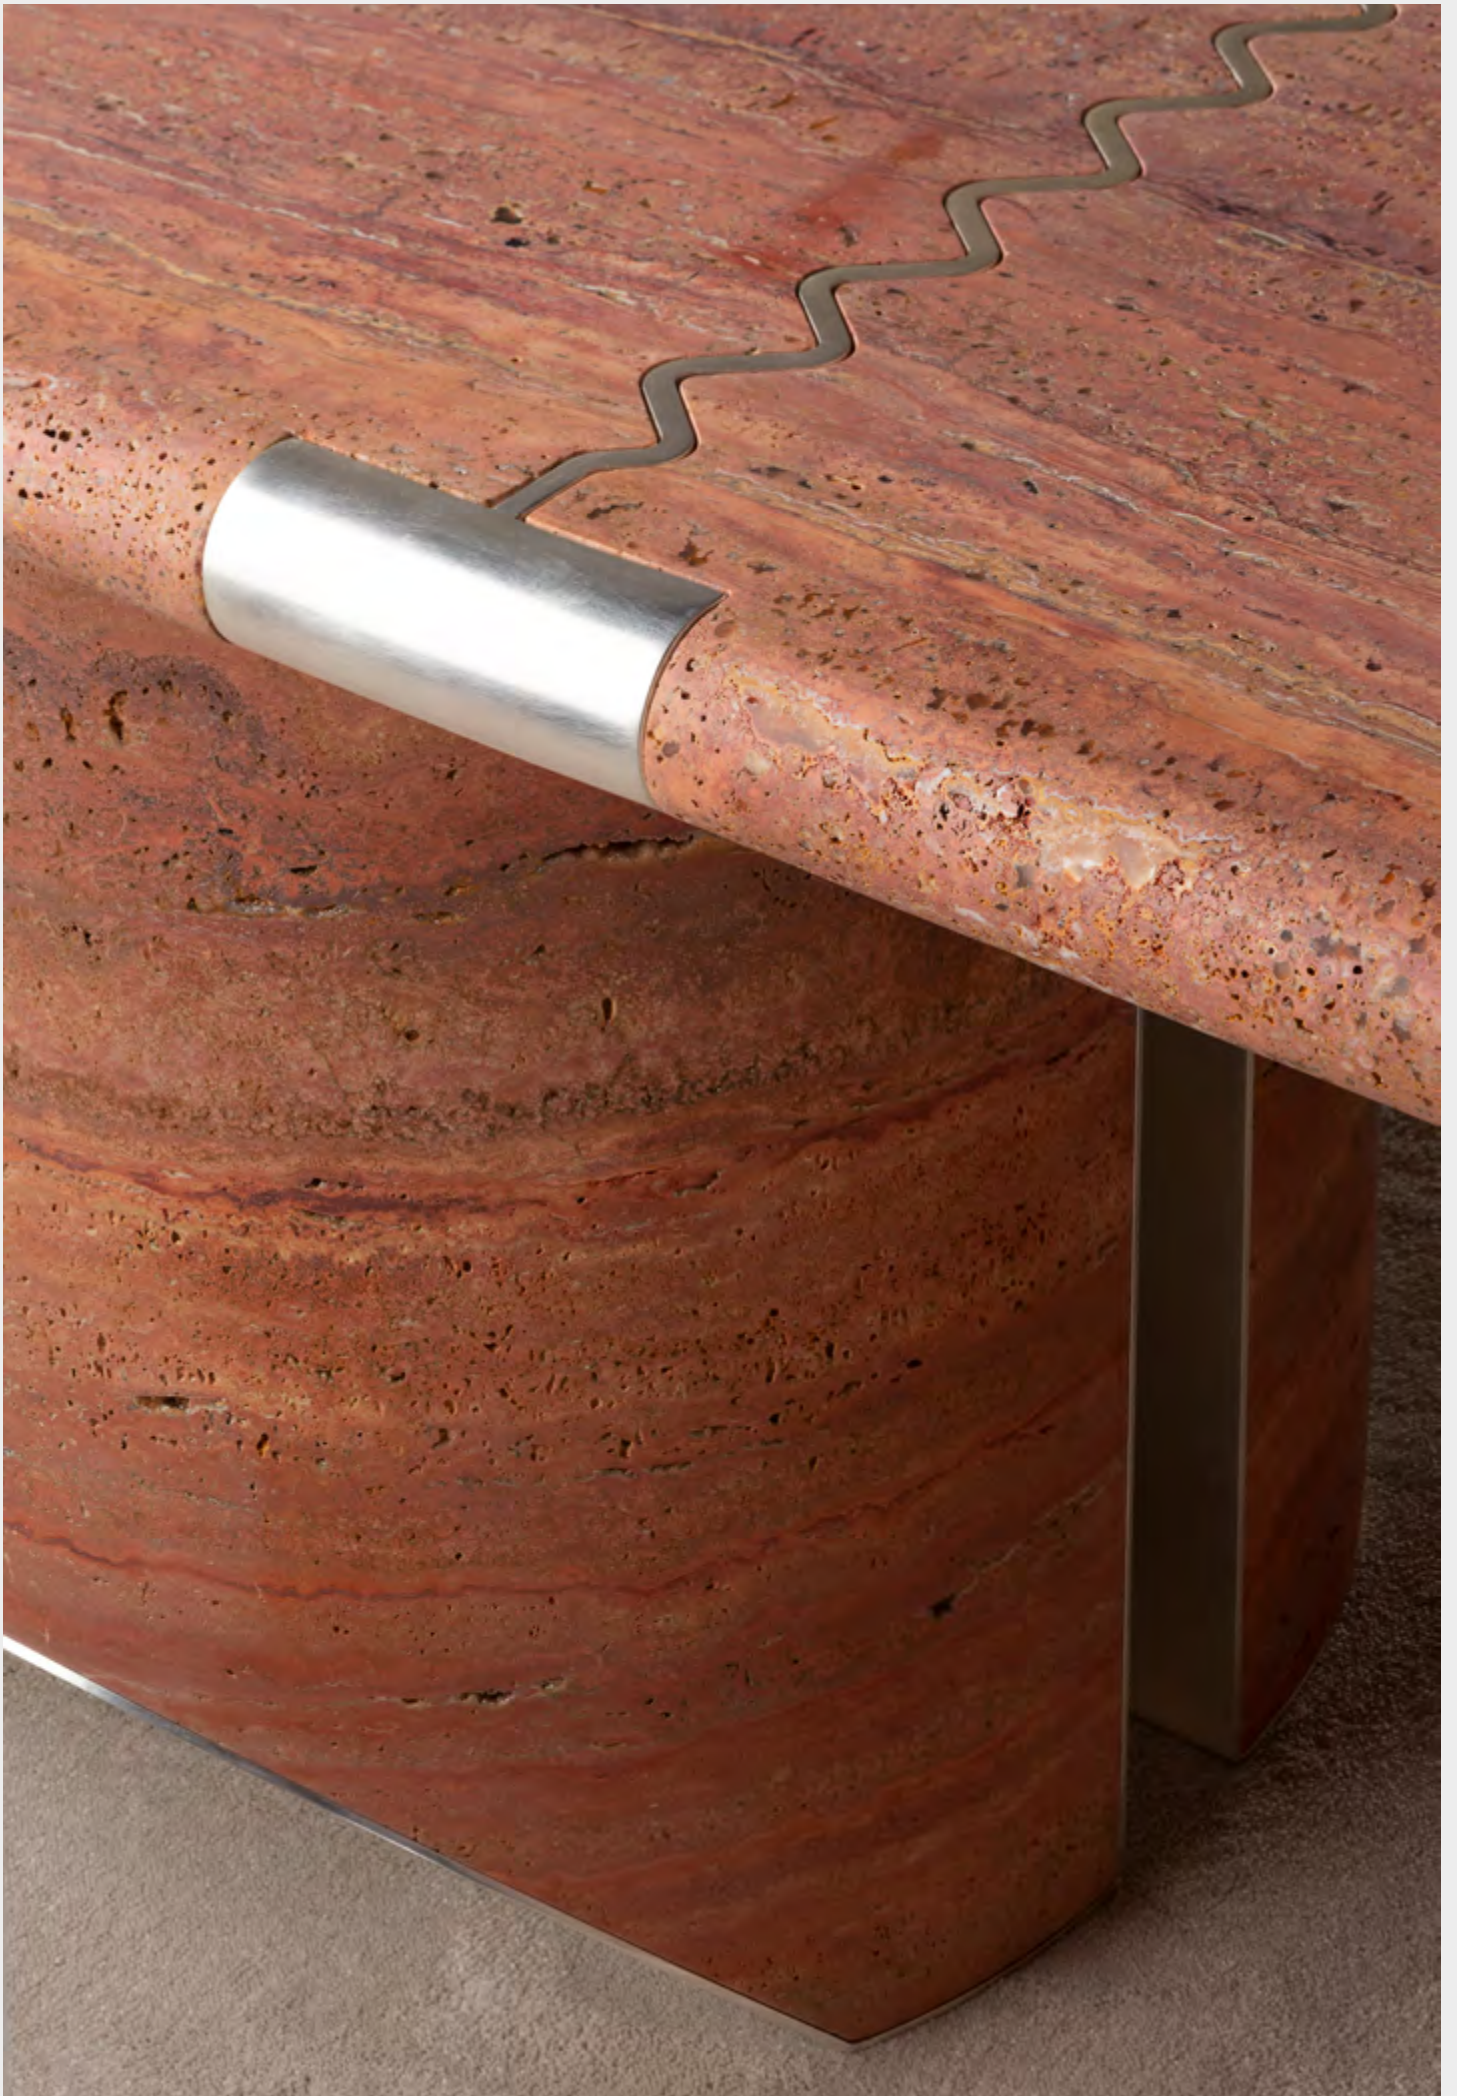

MAARTEN BAAS

CLAY BASEL CHAIR BRONZE  
2020  
Bronze (Finish : Patinated)  
90 x 37 x 35 cm  
35 3/8 x 14 5/8 x 13 3/4 IN  
Edition of 20 with 4 AP

DAVID & NICOLAS

CONSTELLATION C080  
RED PERSIAN TRAVERTINO  
2018  
Red Persian Travertino, Silvered Brass  
75 x 302 x 111 cm  
29 1/2 x 118 7/8 x 43 3/4 IN  
Edition of 8 with 4 AP